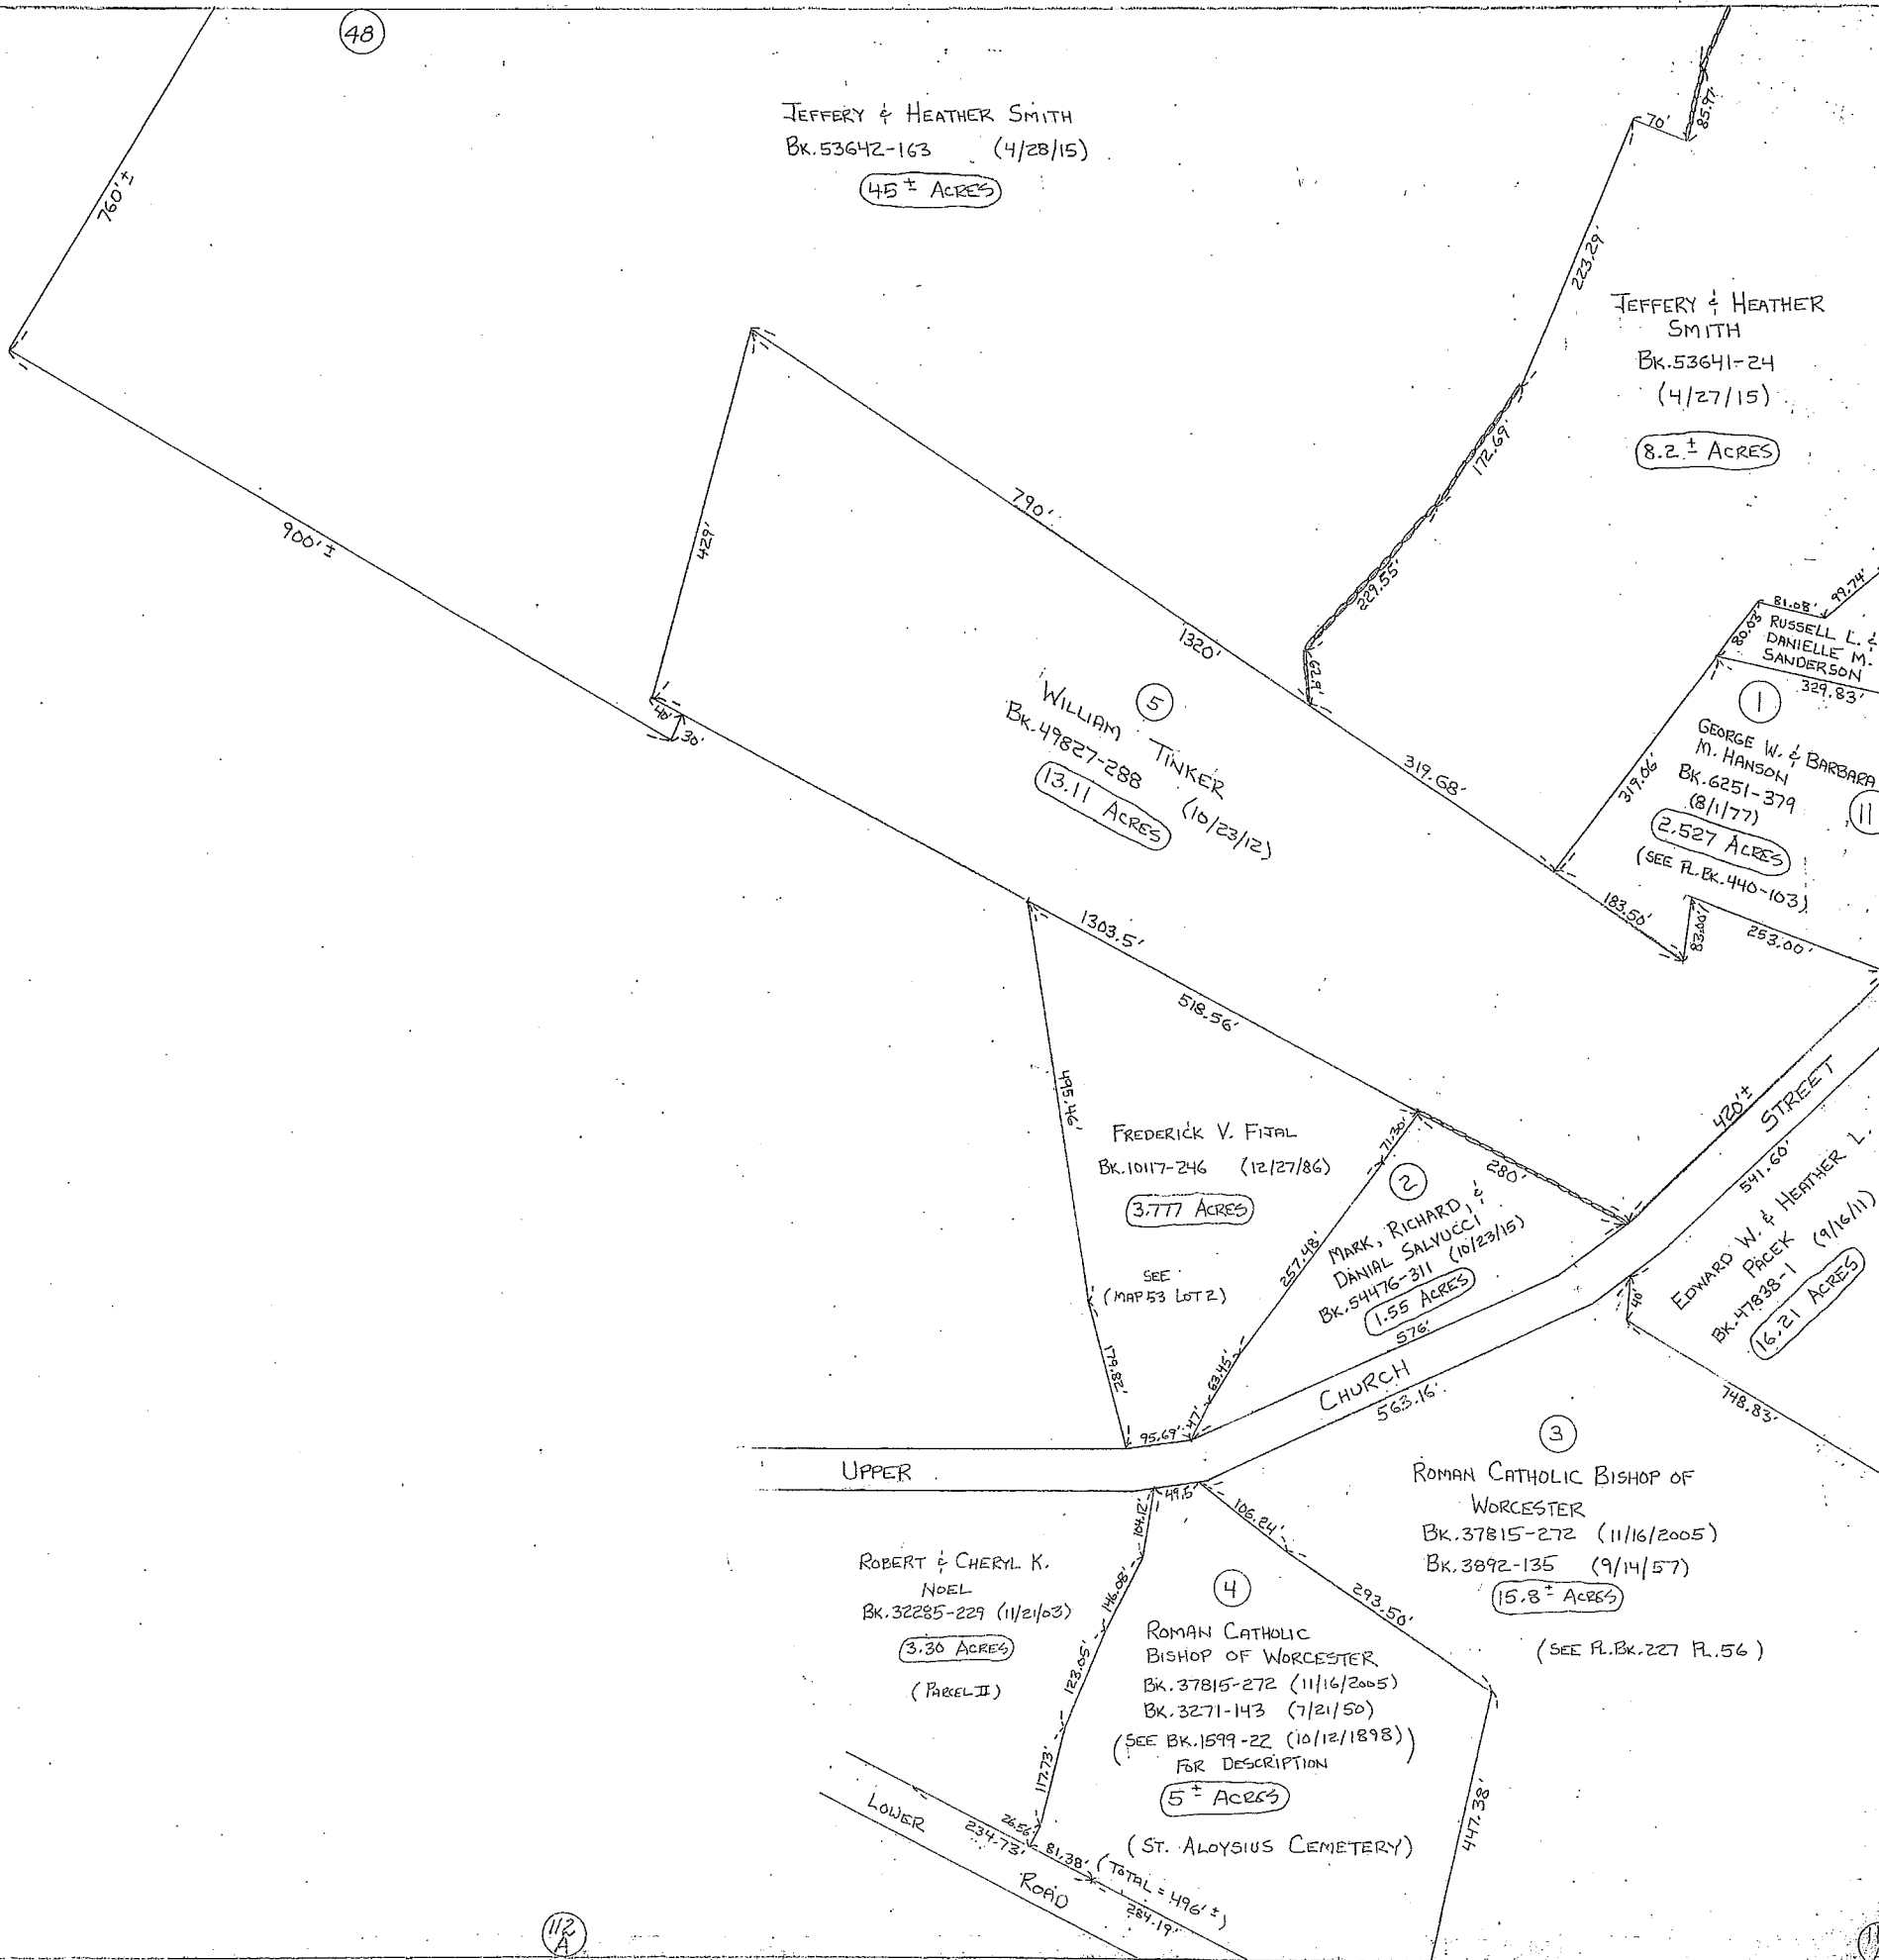

2.527 ACRES

FREDERICK V. FITAL  
Bk. 10117-246 (12/27/86)

3.777 ACRES

MARK, RICHARD & DANIAL SALYUCCI  
Bk. 54476-311 (10/23/15)

1.55 ACRES

EDWARD W. & HEATHER L. PACEK  
Bk. 47838-1 (9/16/11)

16.21 ACRES

ROMAN CATHOLIC BISHOP OF WORCESTER  
Bk. 37815-272 (11/16/2005)  
Bk. 3892-135 (9/14/57)

15.8 ± ACRES

ROBERT & CHERYL K. NOEL  
Bk. 32285-229 (11/21/03)

3.30 ACRES

ROMAN CATHOLIC BISHOP OF WORCESTER  
Bk. 37815-272 (11/16/2005)  
Bk. 3271-143 (7/21/50)

5 ± ACRES

(ST. ALOYSIUS CEMETERY)

UPPER ROAD  
LOWER ROAD  
TOTAL = 496 ±