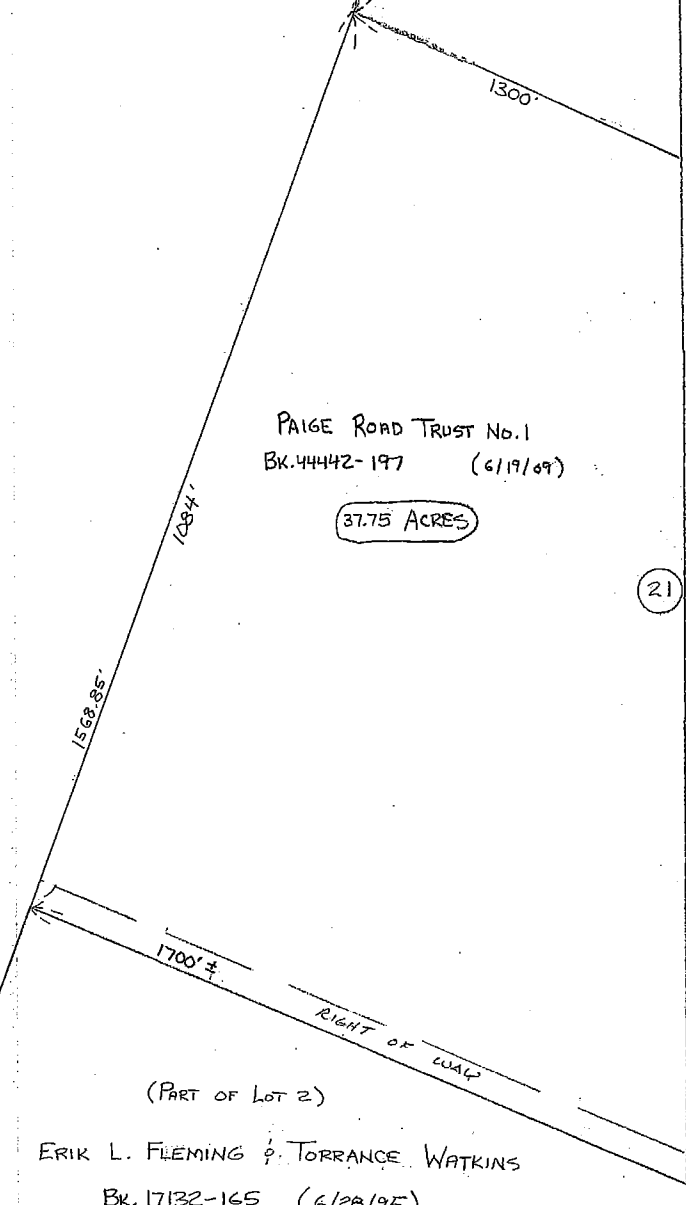

17

COMMONWEALTH OF MASSACHUSETTS
BK. 2539-201 (4/1/31)

15.85 ACRES

JAMES P. & ELIZABETH M. STACK
208.80' 204.73'

FRANK D. & SHIRLEY M. DILIDDO, ET. AL.
BK. 23221-120 (11/17/00)

34.07 ACRES

COMMONWEALTH OF MASSACHUSETTS
(METROPOLITAN DISTRICT COMMISSION)

BK. 7093-198 (8/22/80)

205.04 ACRES

(SEE PL. BK. 456 PL. 67)

PAIGE ROAD TRUST No. 1
BK. 44442-197 (6/19/09)

37.75 ACRES

(PART OF LOT 2)
ERIK L. FLEMING & TORRANCE WATKINS
BK. 1732-165 (6/28/95)

88.5+ ACRES

71

21

23

20