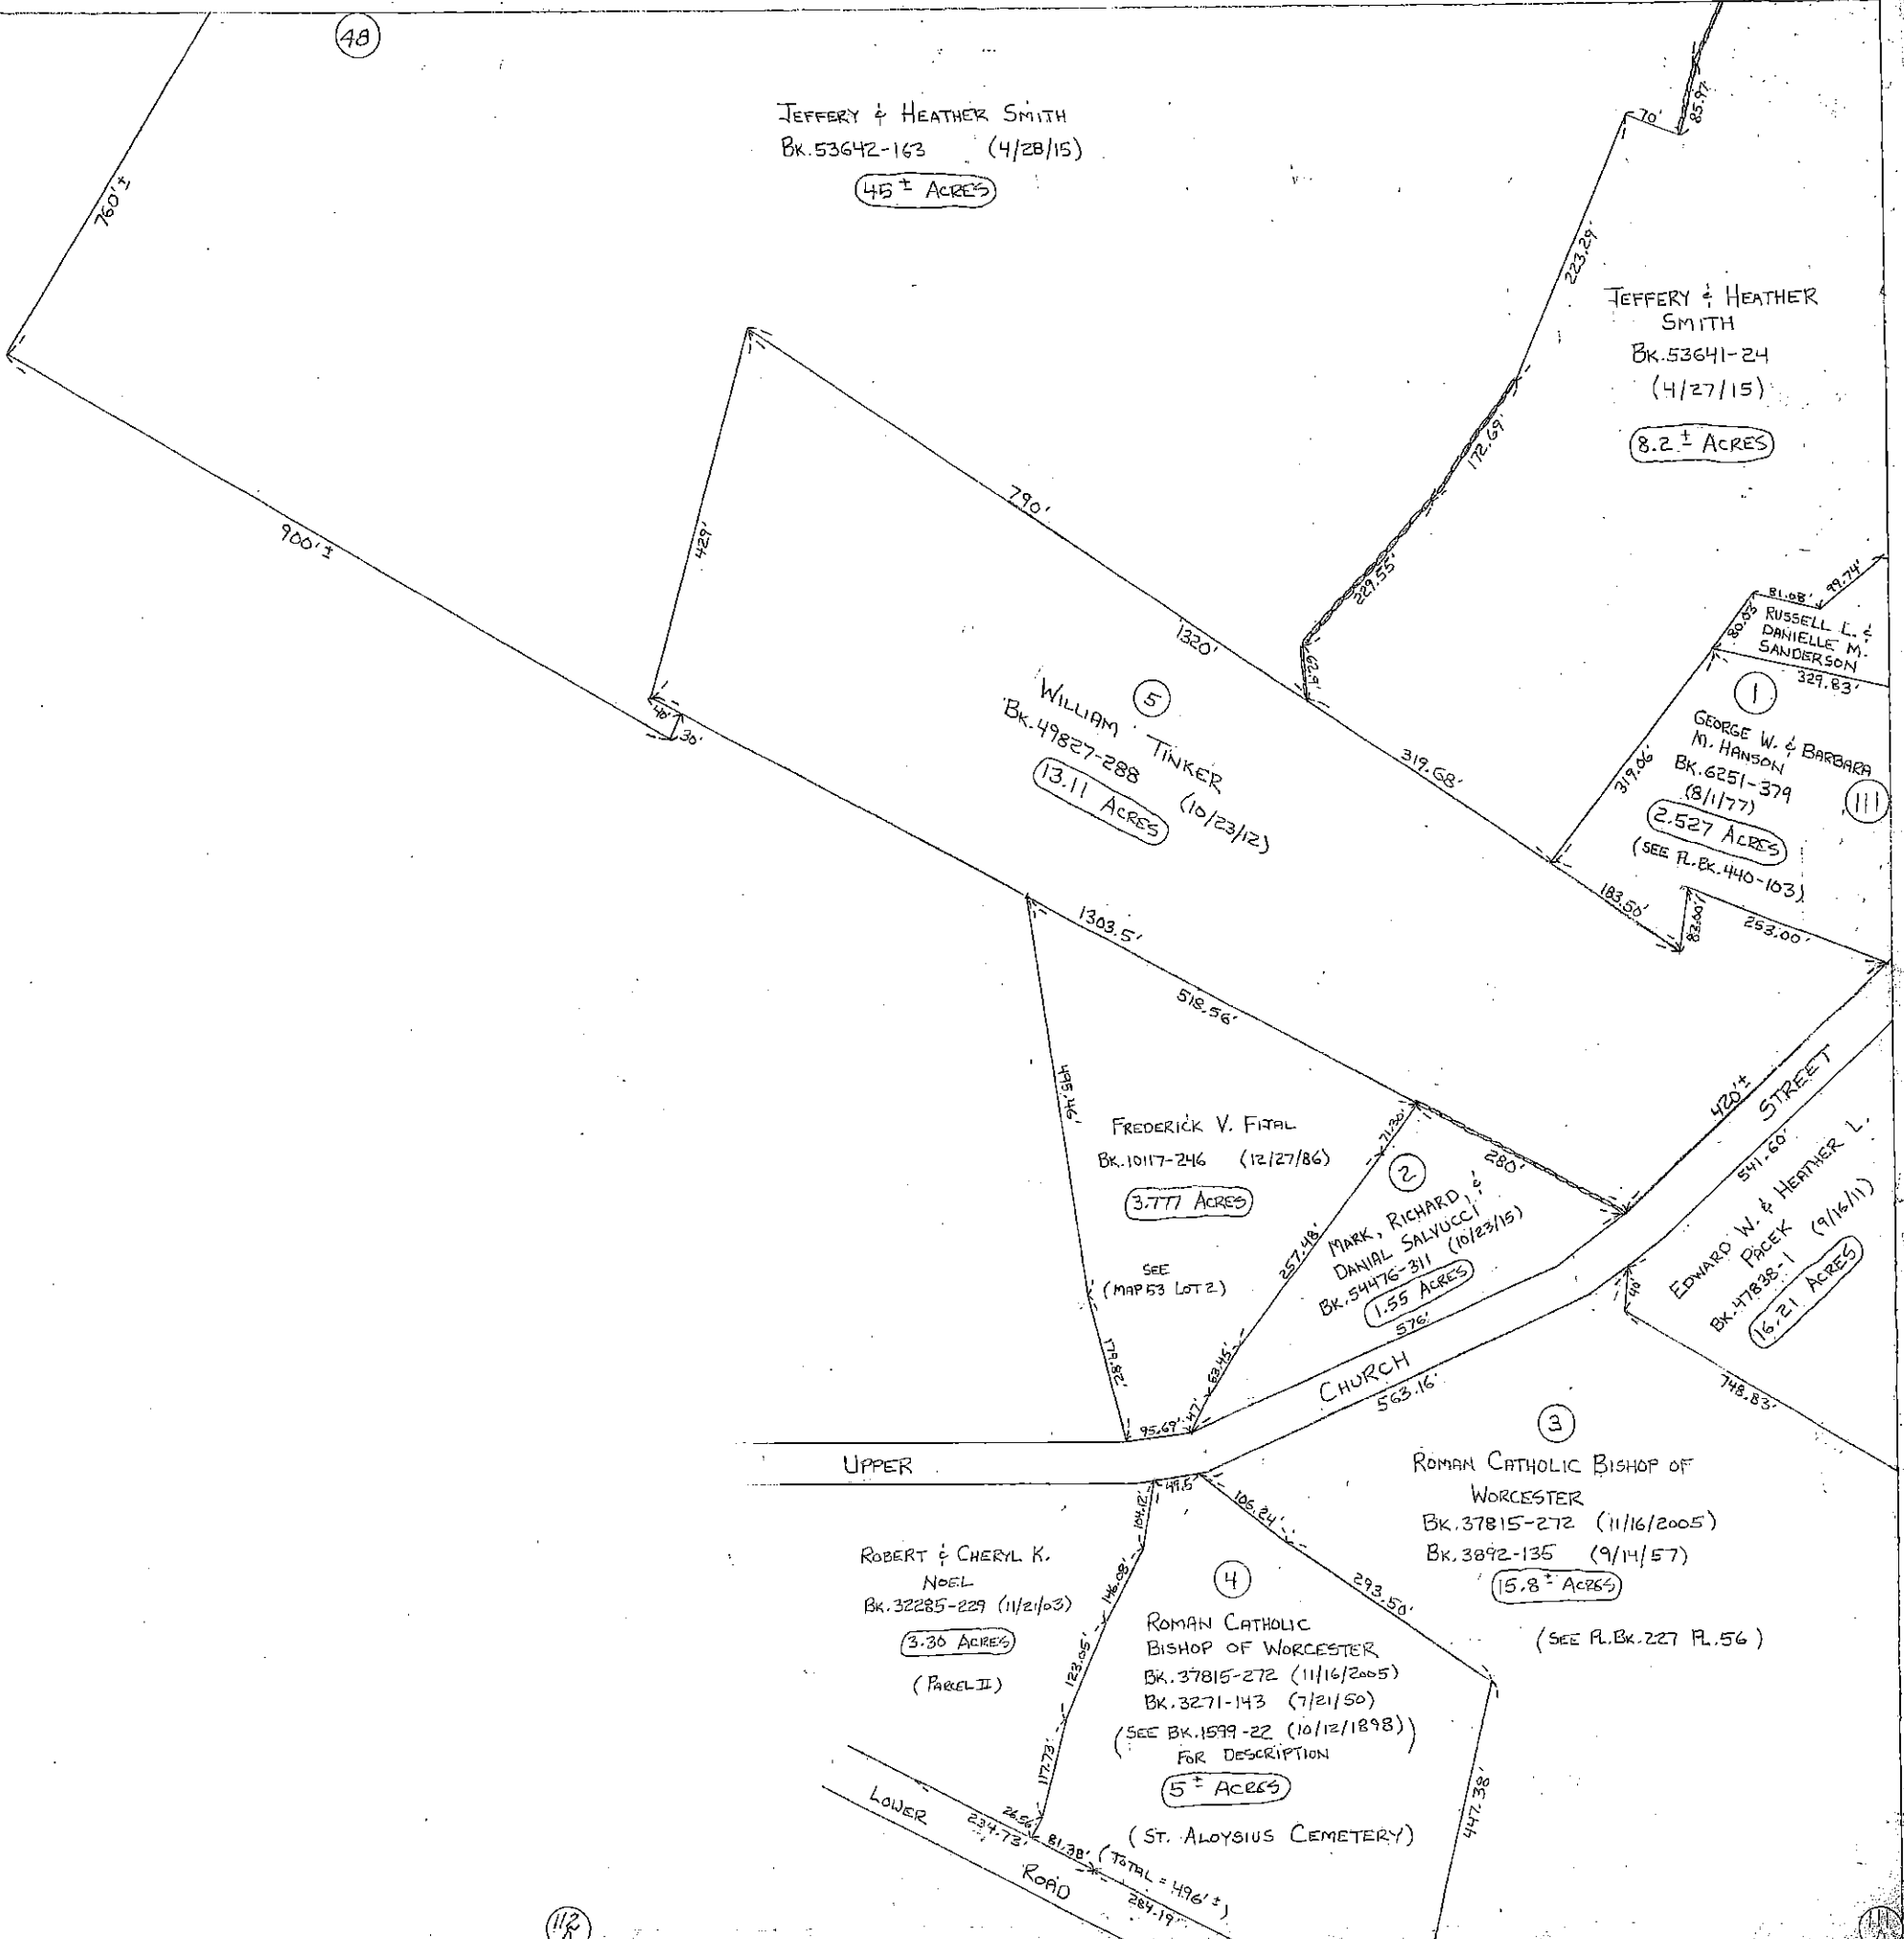

48

JEFFERY & HEATHER SMITH
BK. 53642-163 (4/28/15)

45 ± ACRES

JEFFERY & HEATHER SMITH
BK. 53641-24 (4/27/15)

8.2 ± ACRES

WILLIAM TINKER
BK. 49827-288 (10/23/12)

13.11 ACRES

GEORGE W. & BARBARA M. HANSON
BK. 6251-379 (8/1/77)

2.527 ACRES

FREDERICK V. FITAL
BK. 10117-246 (12/27/86)

3.771 ACRES

MARK, RICHARD & DANIAL SALVUCCI
BK. 54476-311 (10/23/15)

1.55 ACRES

EDWARD W. & HEATHER L. PACEK
BK. 47838-1 (9/16/11)

16.21 ACRES

ROMAN CATHOLIC BISHOP OF WORCESTER
BK. 37815-272 (11/16/2005)
BK. 3892-135 (9/14/57)

15.8 ± ACRES

ROBERT & CHERYL K. NOEL
BK. 32285-229 (11/21/03)

3.30 ACRES

ROMAN CATHOLIC BISHOP OF WORCESTER
BK. 37815-272 (11/16/2005)
BK. 3271-143 (7/21/50)
(SEE BK. 1599-22 (10/12/1898) FOR DESCRIPTION)

5 ± ACRES

(ST. ALOYSIUS CEMETERY)

112 A

112 A